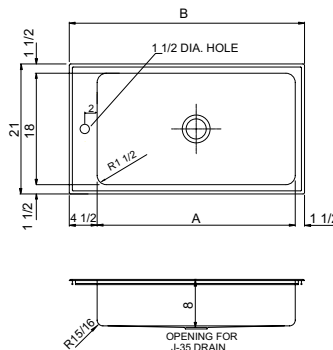

ARL-SERIES - DROP-IN SINKS LEDGE LEFT			
Model No.	A¹	B²	Depth
ARL-2138-A-GR-T	32	38	8
ARL-2140-A-GR-T	34	40	8
ARL-2146-A-GR-T	40	46	8
ARL-2148-A-GR-T	42	48	8
ARL-2154-A-GR-T	48	54	8
ARL-2160-A-GR-T	54	60	8
ARL-2166-A-GR-T	60	66	8

A¹ - Inside Width
B² - Overall Width