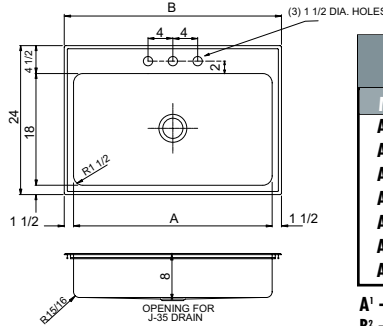

INSTITUTIONAL GRADE LARGE CAPACITY STYLIST DROP-IN SINKS

**NEW
PRODUCT GROUP!**

ARB SERIES STAINLESS STEEL SINK

Constructed of 18 gauge, type 304 stainless steel • Faucet flange at rear of compartment • Interior and top surfaces polished to a non-porous Hand-Blended Just Finish • Smooth fully coated underside insulates for sound and reduces condensation • Straight-sided compartment with 1-1/2" radius corners provides greater capacity • Self-rimming top mount Grip-Rim Plus with stainless steel mounting channels • Drain punch #35 center rear for Just J-35 unless otherwise specified.

Includes: J-1174-KS faucet, and J-35-SSF drain system.

ARB-SERIES - DROP-IN SINKS LEDGE REAR			
Model No.	A¹	B²	Depth
ARB-2435-A-GR-T	32	35	8
ARB-2437-A-GR-T	34	37	8
ARB-2443-A-GR-T	40	43	8
ARB-2445-A-GR-T	42	45	8
ARB-2451-A-GR-T	48	51	8
ARB-2457-A-GR-T	54	57	8
ARB-2463-A-GR-T	60	63	8

A¹ - Inside Width
B² - Overall Width

ARR SERIES STAINLESS STEEL SINK

Constructed of 18 gauge, type 304 stainless steel • Faucet flange to right of compartment • Interior and top surfaces polished to a non-porous Hand-Blended Just Finish • Smooth fully coated underside insulates for sound and reduces condensation • Straight-sided compartment with 1-1/2" radius corners provides greater capacity • Self-rimming top mount Grip-Rim Plus with stainless steel mounting channels • Drain punch #35 center rear for Just J-35 unless otherwise specified.

Includes: JPR-501 pre-rinse faucet, and J-35-SSF drain system.