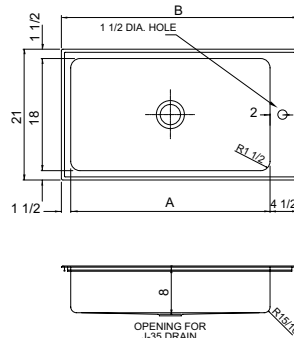

ARR-SERIES - DROP-IN SINKS LEDGE RIGHT			
Model No.	A¹	B²	Depth
ARR-2138-A-GR-T	32	38	8
ARR-2140-A-GR-T	34	40	8
ARR-2146-A-GR-T	40	46	8
ARR-2148-A-GR-T	42	48	8
ARR-2154-A-GR-T	48	54	8
ARR-2160-A-GR-T	54	60	8
ARR-2166-A-GR-T	60	66	8

A¹ - Inside Width
B² - Overall Width

ARL SERIES STAINLESS STEEL SINK

Constructed of 18 gauge, type 304 stainless steel • Faucet flange to left of compartment • Interior and top surfaces polished to a non-porous Hand-Blended Just Finish • Smooth fully coated underside insulates for sound and reduces condensation • Straight-sided compartment with 1-1/2" radius corners provides greater capacity • Self-rimming top mount Grip-Rim Plus with stainless steel mounting channels • Drain punch #35 center rear for Just J-35 unless otherwise specified.

Includes: JPR-501 pre-rinse faucet, and J-35-SSF drain system.