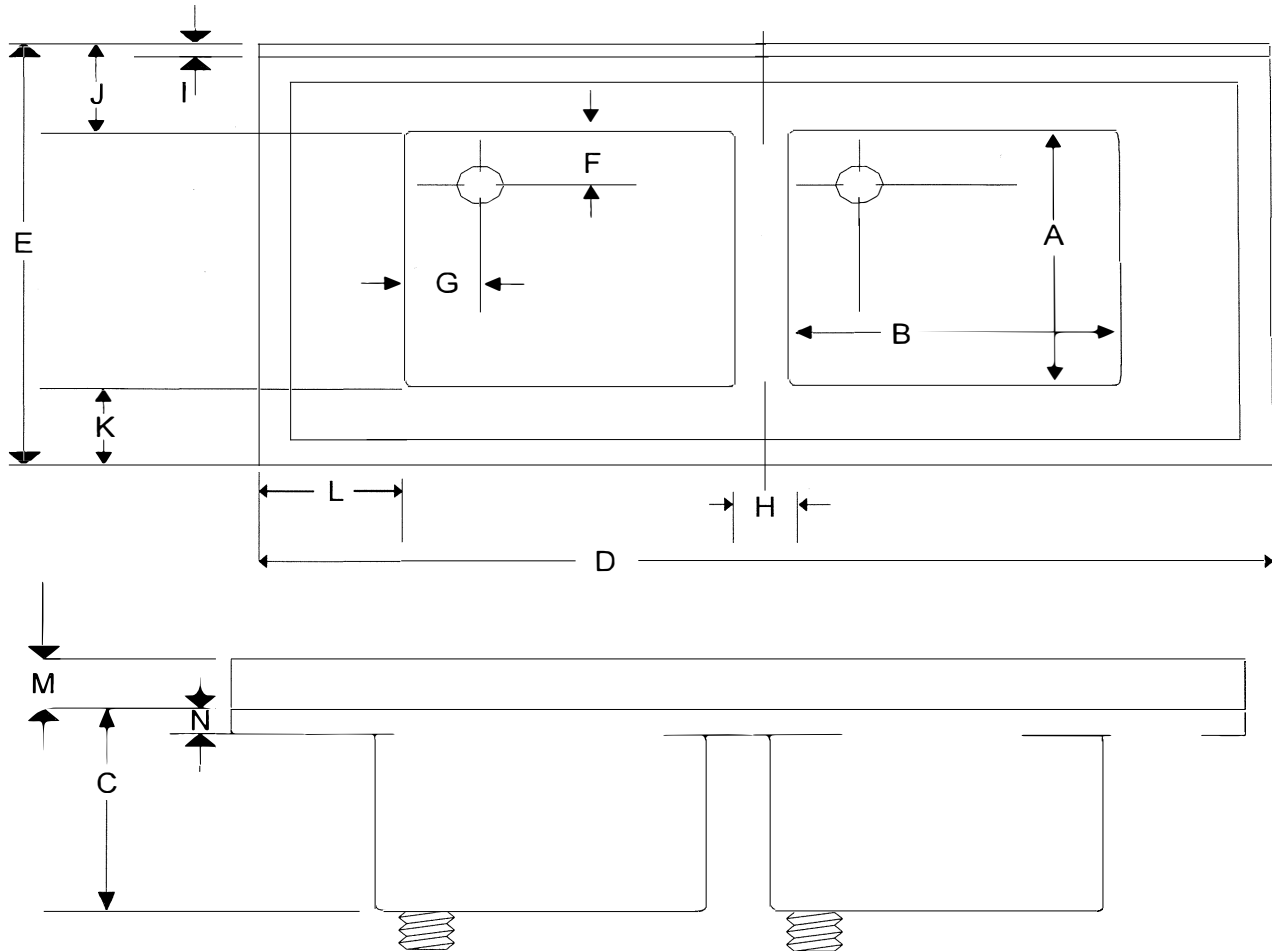

## Counter Top Double Bowl Sink

This unit is designed with marine edge on horizontal surfaces to avoid countertop spilling and a backsplash unit. Uniquely designed one piece molding with integral sink outlets, edge and backsplash. Unit has attached 1-1/8" plywood for easy affixing to any counter or cabinet top unit. Standard color is non-glare black.

SYMBOL	A	B	C	D	E	F	G	J	K	L	M	N
W31063-000	18"	15"	10"	49"	30"	3"	2.6875"	8.1875"	5"	8.1875"	4"	1.375"