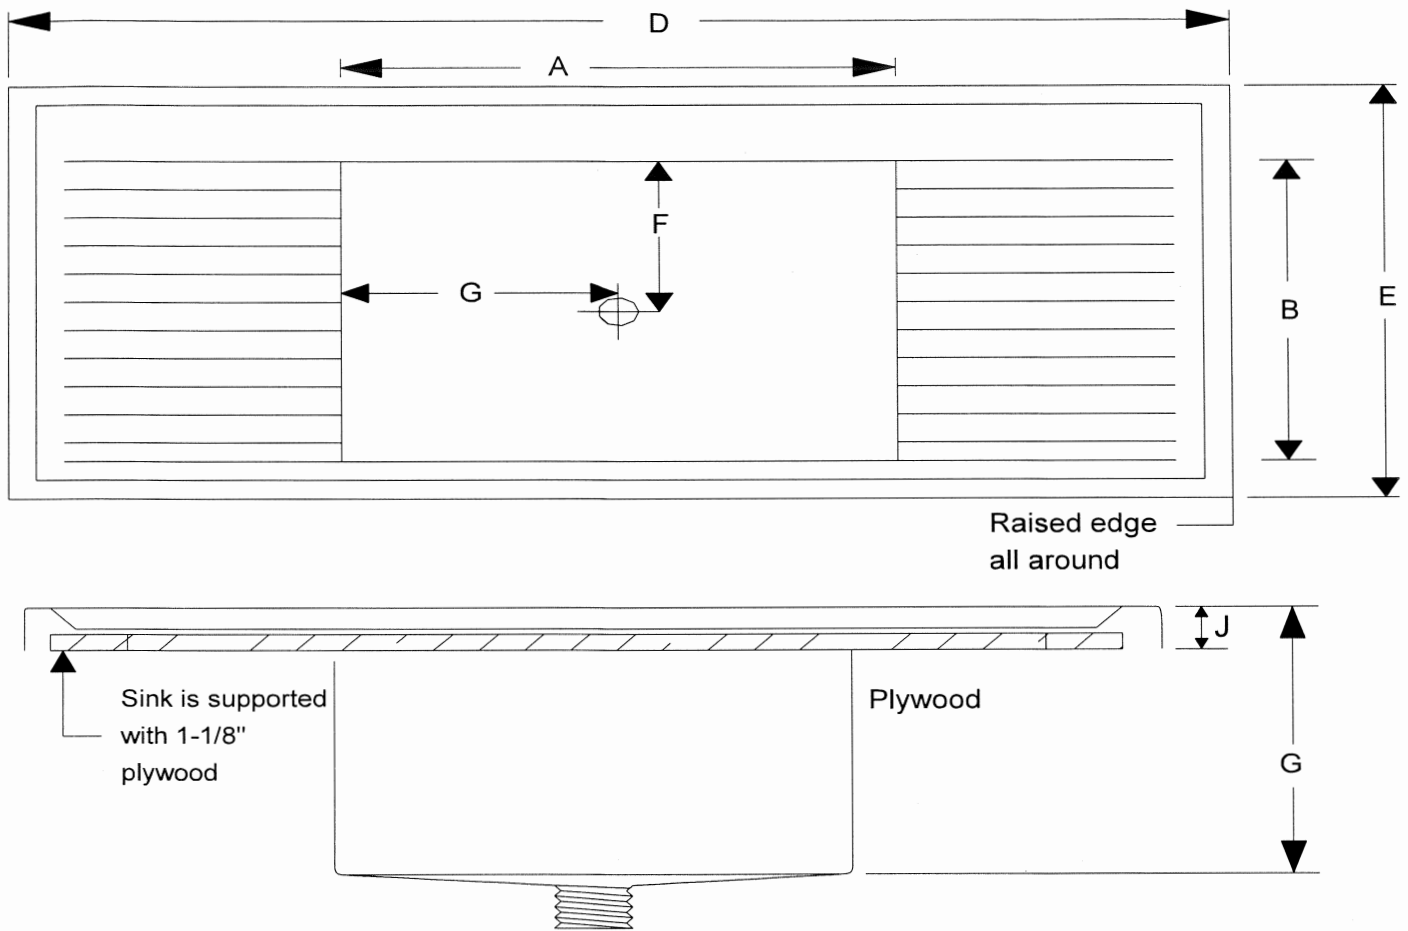

## Single Counter Top Sinks

One piece molded sink (with integral molded 1-1/2" tail piece) countertop unit with pitched ribbed drainboards and 1-1/8" marine edge. Rear deck allows for mounting water fixtures.

Mounted on 1-1/8" plywood base for easy installation. Polyolefin unit allows for easy cleaning and reduced glassware breakage.

Standard color black - Other colors available on special order. Contact your sales professional for details.

SYMBOL	A	B	C	D	E	F	G	J
W31081-000	24"	18.5"	13"	55.5"	28"	27.5"	14"	1.375"