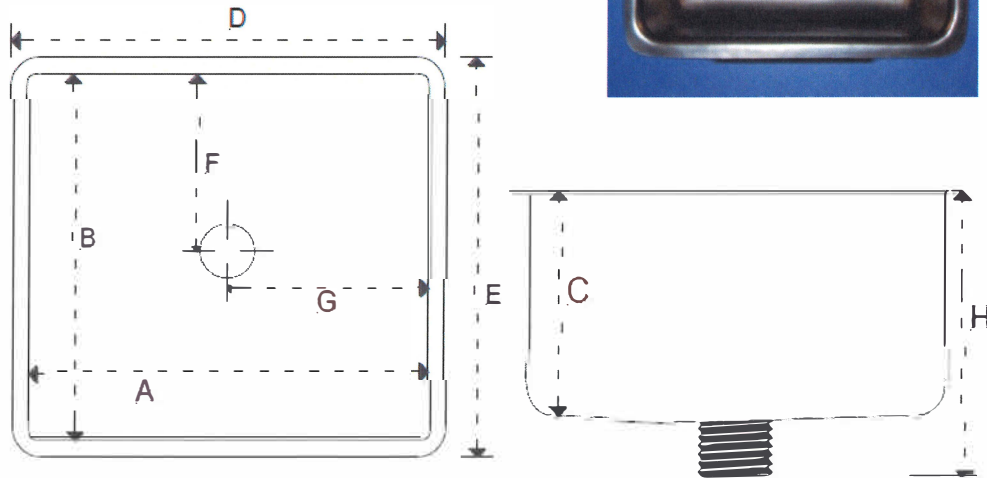

Laboratory Design & Supply

SINGLE BOWL CENTER DRAIN POLYOLEFIN SINKS

Single Bowl Center Drain

This series of sinks allows for uniform drainage from all locations on the sink. Colors available are Black, White, and Natural.

Part Number	A	B	C	D	E	F	G	H	OUTLET
W31415-000	11	11	7	13-1/2	13-1/2	5-1/2	9-3/4	9-3/4	1-1/2
W31418-000	12	8	8	14-1/2	10-1/2	4	6	11	1-1/2
W31440-000	16	6	6	18	8	2-3/4	7-3/4	8-1/2	1-1/2
W31449-000	16	6	6	18-1/2	8-1/2	2-3/4	7-1/2	8-1/2	1-1/2
W31466-000	18	15	12	20-1/2	17-1/2	7-1/2	9	15	1-1/2
W31473-000	21	18	12	23-1/2	20-1/2	9	10-1/2	15	1-1/2
W31477-000	23	17	8	25-1/2	19-1/2	9	10-1/2	11	1-1/2
W31478-000	23	17	11-1/2	25-1/2	19-1/2	8-3/4	11-1/2	11	1-1/2
W31481-000	24	20	10	26-1/2	22-1/2	10	12	13	1-1/2
W31483-000	24	20	12	26-1/2	22-1/2	10	12	15	1-1/2